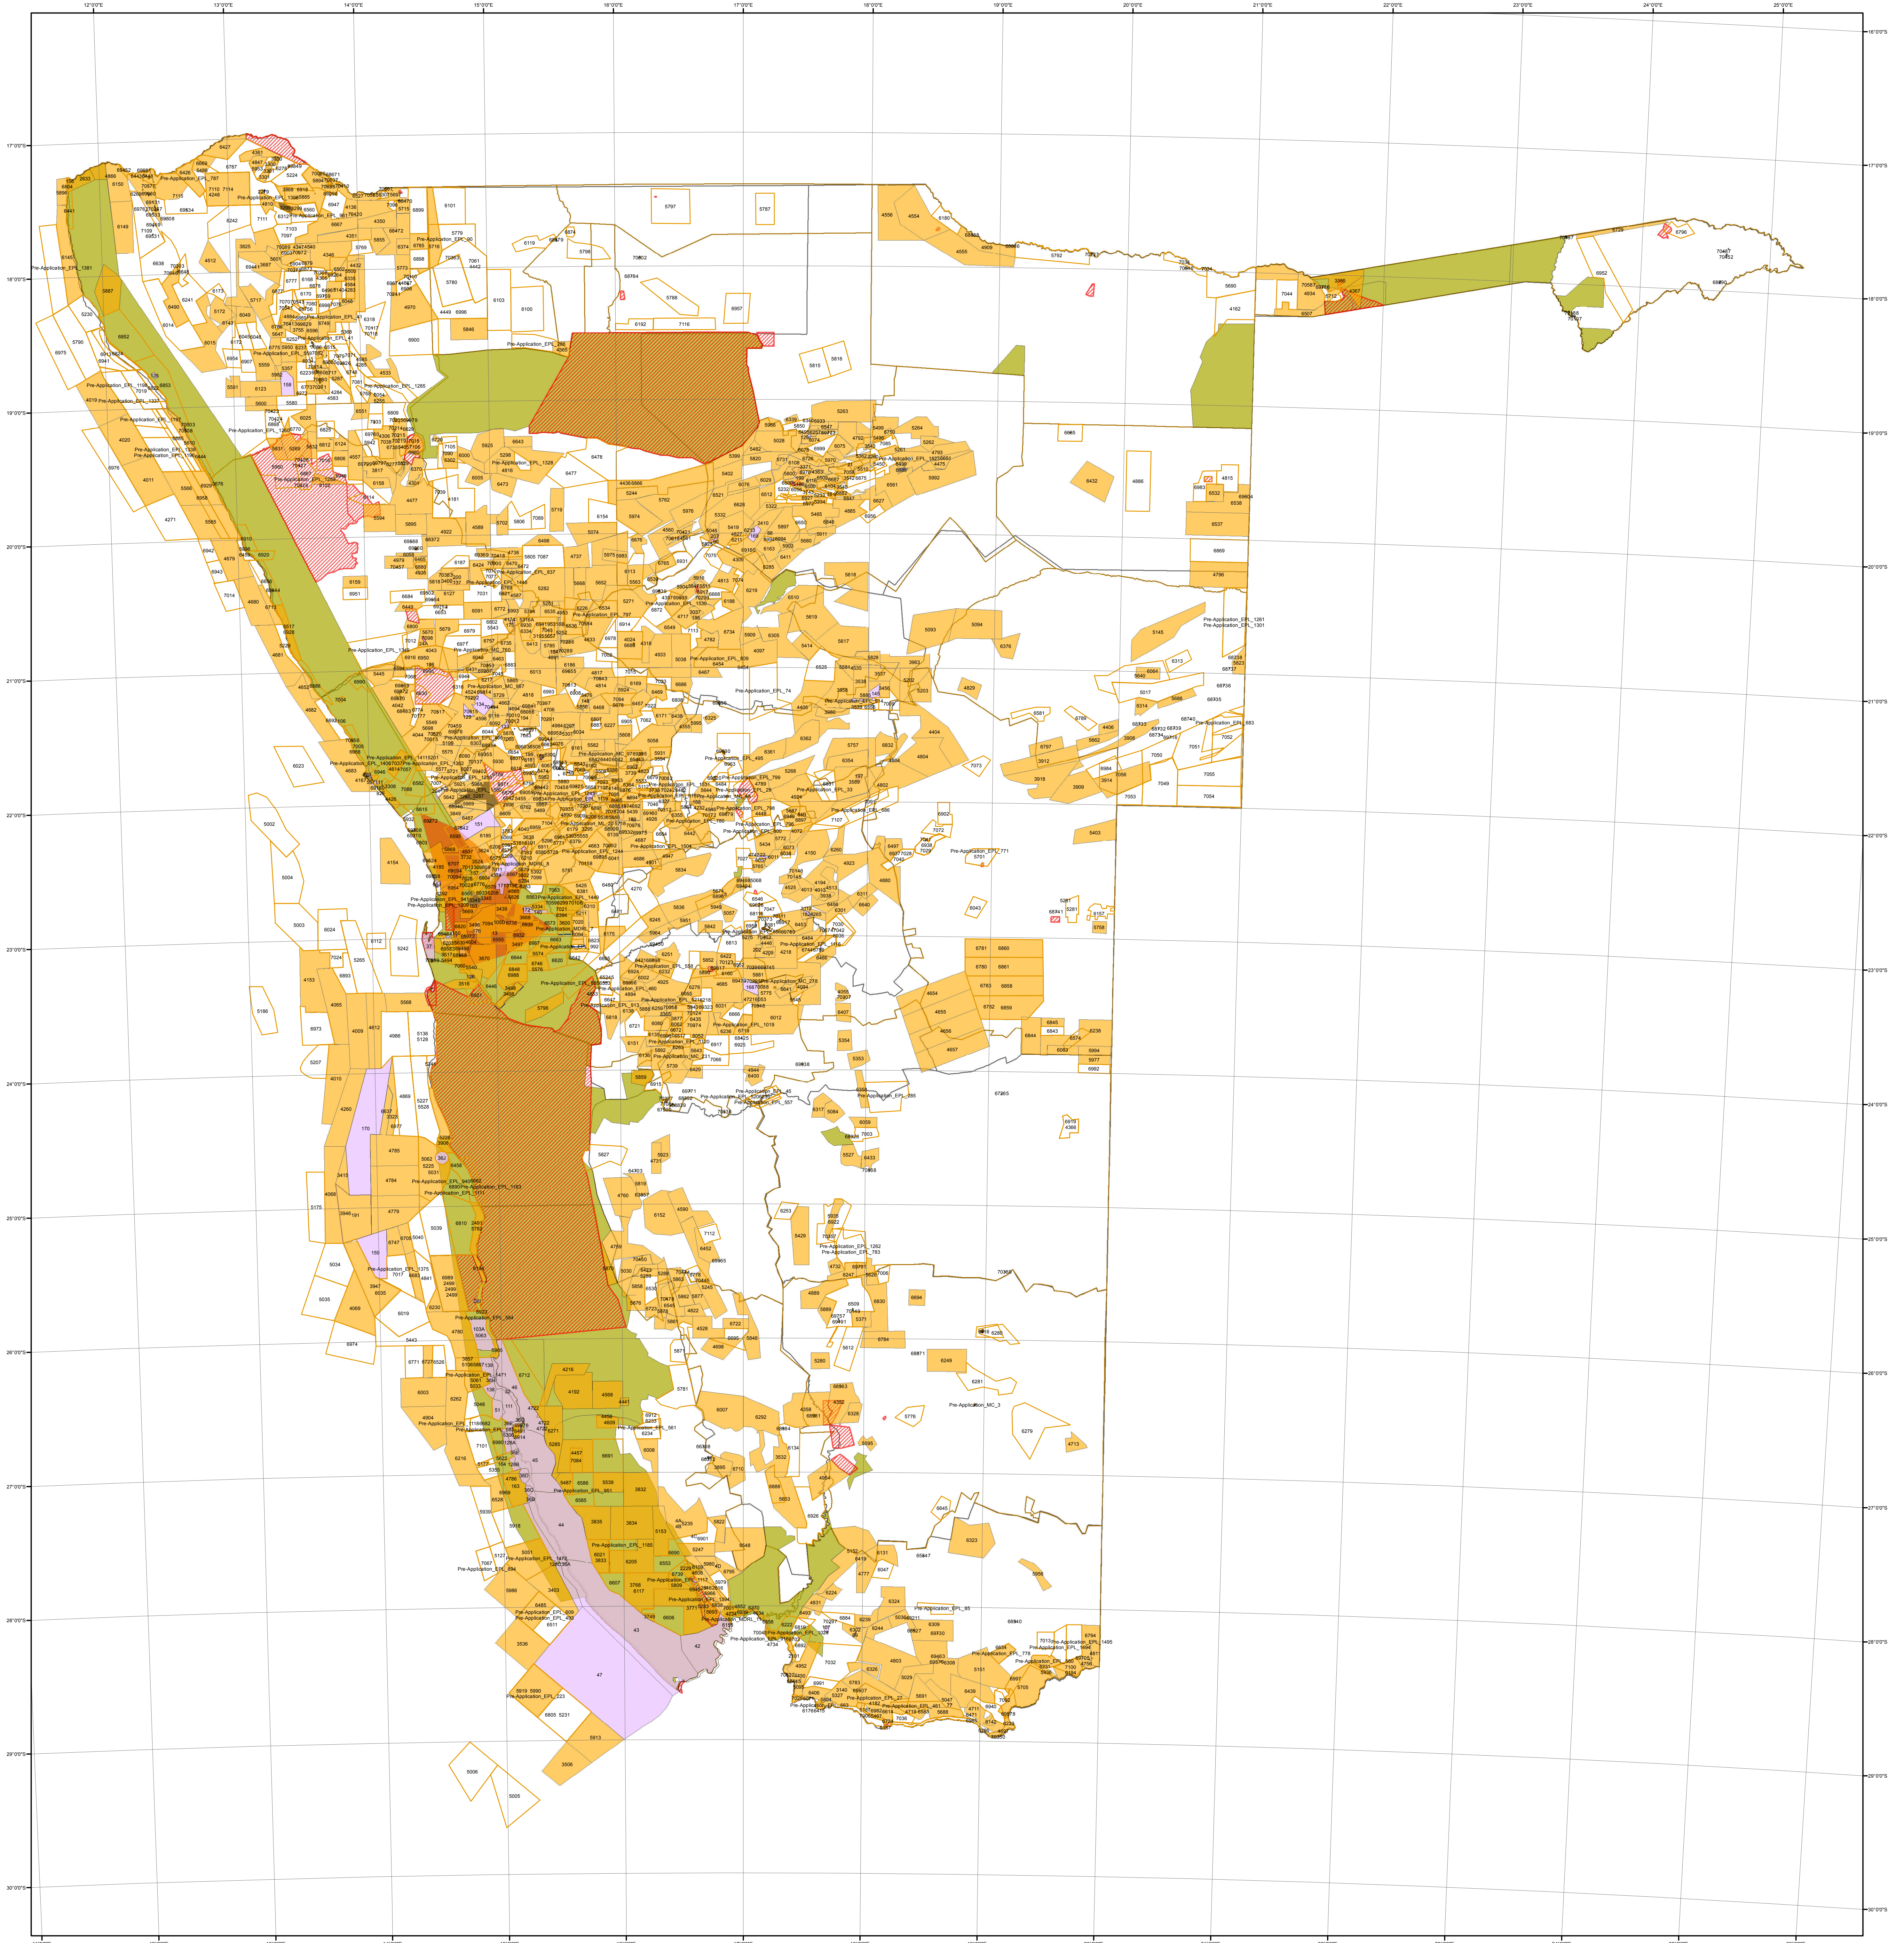

# Current Namibian Licences (Ministry of Mines and Energy)

Date: 09/04/2018

## Legend

	EPL - Application		ERL - Active		Withdrawn Area
	EPL - Active		RL - Application		Environmentally Sensitive Areas
	ML - Application		RL - Active		District
	ML - Active		MDRL - Application		Region
	MC - Application		MDRL - Active		Division
	MC - Active				

1:2,000,000

Projection: Albers Conic Equal Area  
 Spheroid: Bessel 1841  
 Central Meridian: 17 Deg. E  
 Grid: Geographic Coordinates (Degrees)